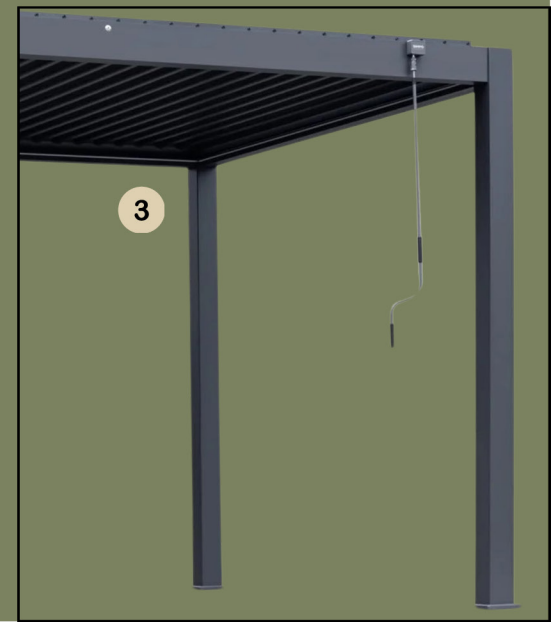

WITH MULTI COLORS LED LIGHTS (7 COLORS) 2

MANUAL WITH 1 HAND CRANKS 3

1

60

2

3

HANGING CHAIRS

AMANCIO