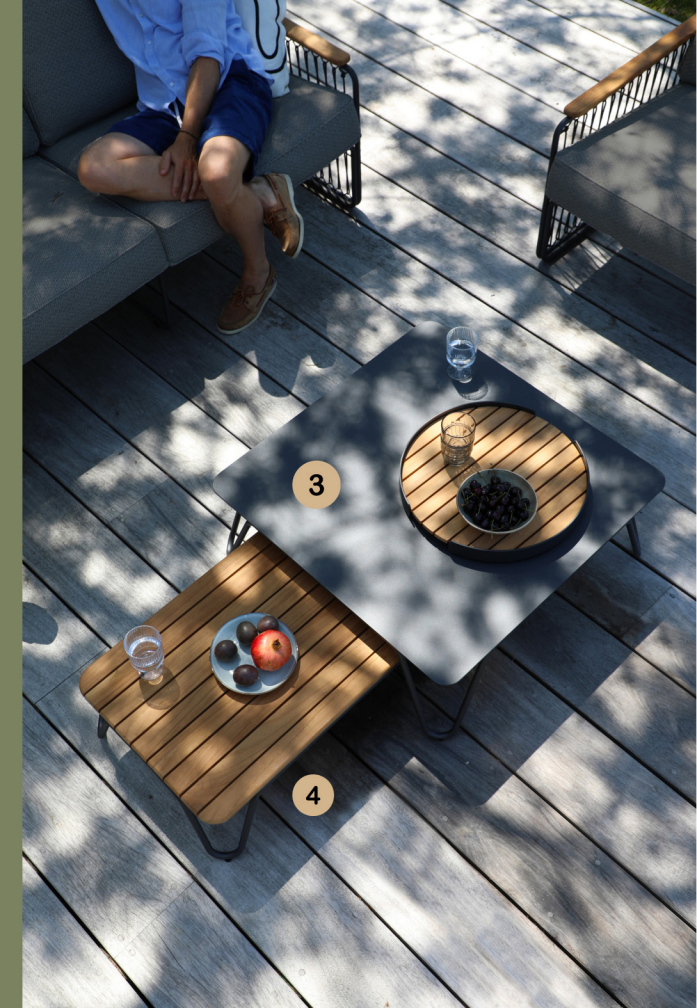

RIVA

RIVA LOUNGE SET | 241,5 x 362 x H89cm

○ Anthracite cushions

● Charcoal frame

RIVA 3-SEATER SOFA | 241,5 x 91 x H89cm **1**

RIVA_HIGH3S

2x **RIVA LOUNGE CHAIR** | 85,5 x 91 x H89cm **2**

RIVA_HIGH1S

RIVA COFFEE TABLE SQUARE LARGE | 80 x 80 x H31cm **3**

RIVA_CT_SQRLARGE

RIVA COFFEE TABLE RECTANGLE SMALL | 76 x 50 x H23,5cm **4**

RIVA_CT_RECTSMALL