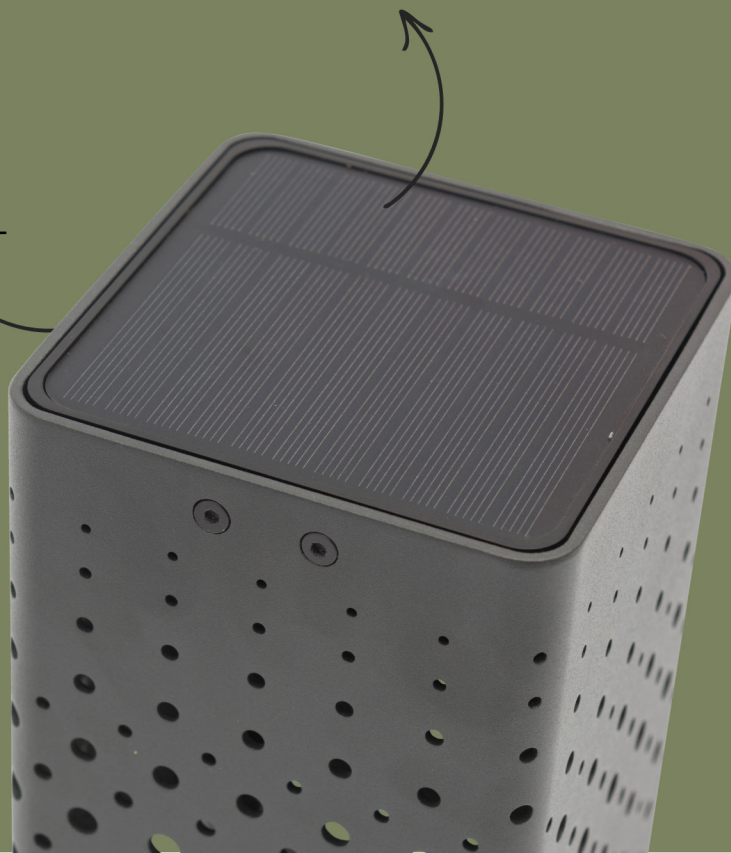

BEAM FLOOR LAMP | 11 x 11 x H17cm

ALU IP44

- BEAMSTL_GREEN
- BEAMSTL_SAND
- BEAMSTL_CHARCOAL

BEAM FLOOR LAMP | 15 x 15 x H33cm

- BEAMSFL_GREEN
- BEAMSFL_SAND
- BEAMSFL_CHARCOAL

GREEN

SAND

SOLAR PANEL

CHARCOAL

BEAM

BOB SMALL LOOP | 11,7 x 10 x H16cm **1**

ALU IP44

BOBSMALLG
BOBSMALLSAND
BOBSMALLGREY

BOB LARGE LOOP | 20,5 x 18 x H29cm **2**

BOBLARGEGREEN
BOBLARGESAND
BOBLARGE GREY

BOB XTRA LARGE LOOP | 32 x 29 x H44,5cm **3**