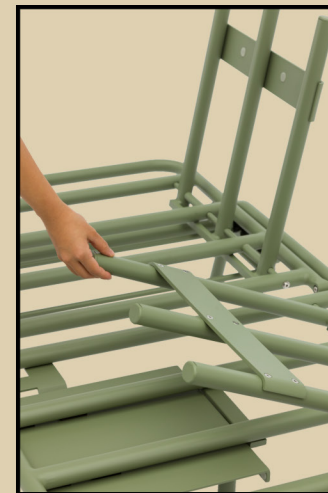

HEADREST & PROTECTION

COVER INCLUDED

Sand cushions

Green frame

The backrests can be lowered to turn the lounge into a sun lounge.

SUNSET MOCHA LOUNGE | 199 x 81 x H83cm

SUNSET 3-SEATER

SUNSET_3S_MOCHA