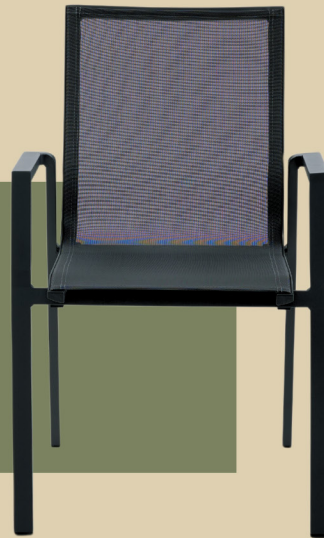

CUSHION INCLUDED

MILAN CHAIR | 56 x 65 x H88cm SH: 45,5cm

2026-C

● Anthracite frame

MILAN

MILOS CHAIR | 56,5 x 62 x H82cm SH: 48cm

SP-DQS028

● Matte grey frame

MILOS

COOKIE GREY
CUSHION INCLUDED

PAKR HIGH CHAIR | 56,5 x 61,5 x H91cm SH: 45cm

PAKR_CHAIR_HIGH

● Charcoal frame

DOUBLE
PADDING

PAKR

PAROS CHAIR | 55 x 60,6 x H82,5cm SH: 44cm