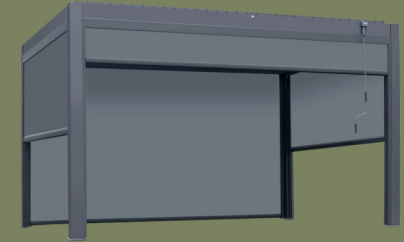

ATHEN MANUAL BLIND 4M SEMI SHADING (Optional)
MBA-4000

ATHEN

ATHEN

ATHEN PERGOLA SMALL | 400 x 400 x H240cm
APP-EX-LED4040

● Dark grey frame

ATHEN MANUAL BLIND 4M SEMI SHADING (Opt.)
MBA-4000

ATHEN LOUVERS WALL 4M (Optional) 1
SMP-MBA-4000