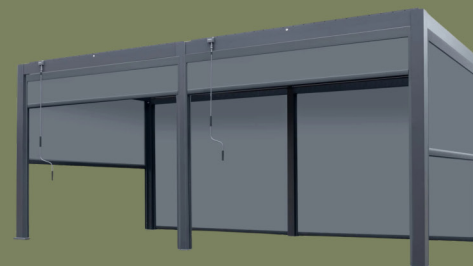

ATHEN PERGOLA BIG | 400 x 600 x H240cm
APP-EWD-EX-LED4060

● Dark grey frame

POST | 125 x 125 x 1,8mm

MAIN BEAM | 150 x 62 x 1,5mm

GUTTER | 58 x 56 x 1,3mm

LOUVERS | 130 x 30 x 1,3mm (Double)

WITH MULTI COLORS LED LIGHTS (7 COLORS)

MANUAL WITH HAND CRANKS

ATHEN PERGOLA MEDIUM | 300 x 600 x H240cm
APP-EWD-EX-LED3060

● Dark grey frame

ATHEN LOUVERS WALL 3M OR 4M (Optional)
SMP-MBA-3000 | SMP-MBA-4000

ATHEN MANUAL BLIND 3M SEMI SHADING (Optional)
MBA-3000

ATHEN MANUAL BLIND 4M SEMI SHADING (Optional)
MBA-4000

ATHEN