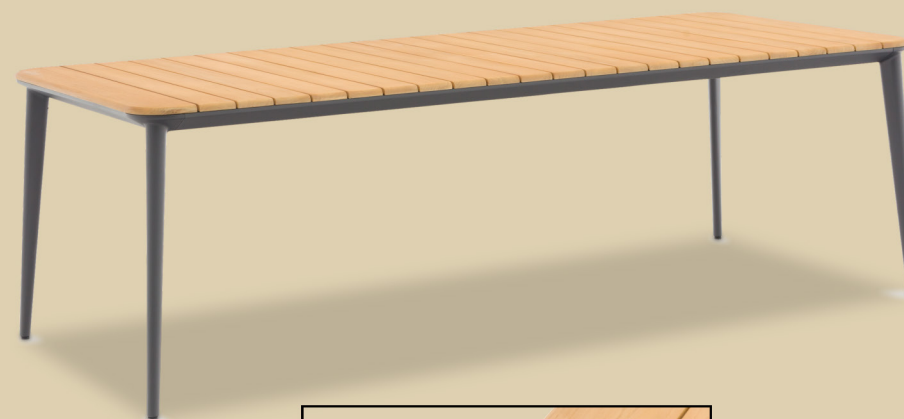

TIMO

TIMO TABLE | 240 x 100 x H76cm

TIMO_TABLE

● Charcoal frame