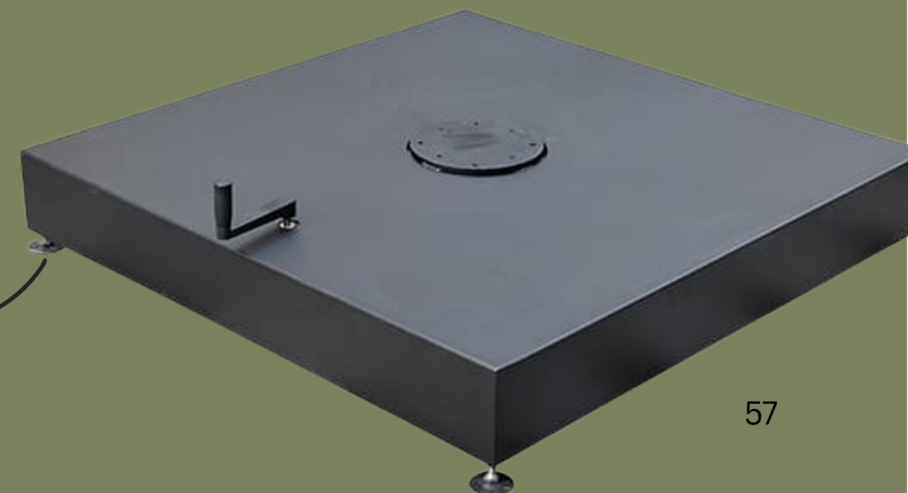

Stepless tilt in height

Hand crank to close the parasol

With 360° rotation function

BUFFALO BASE | 290kg

BC-132G

INCLUDED WITH THE MIAMI PARASOL

THE **BUFFALO** BASE HAS TWO RETRACTABLE AND EXTENDABLE WHEELS FOR EASY MOVEMENT. INSIDE, THERE ARE EIGHT GREY MARBLE PLATES, EACH WEIGHING 30KG.