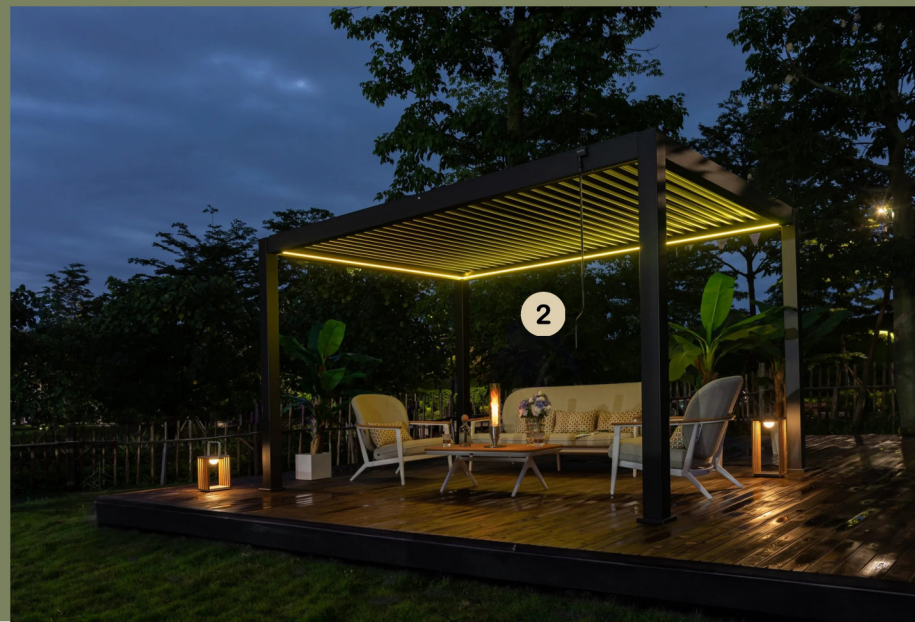

ATHEN

ATHEN PERGOLA SMALL | 400 x 400 x H240cm
APP-EX-LED4040

● Dark grey frame

ATHEN MANUAL BLIND 4M SEMI SHADING (Opt.)
MBA-4000

ATHEN LOUVERS WALL 4M (Optional) 1
SMP-MBA-4000

WITH MULTI COLORS LED LIGHTS (7 COLORS) 2

MANUAL WITH 1 HAND CRANKS 3

1

60

2

3