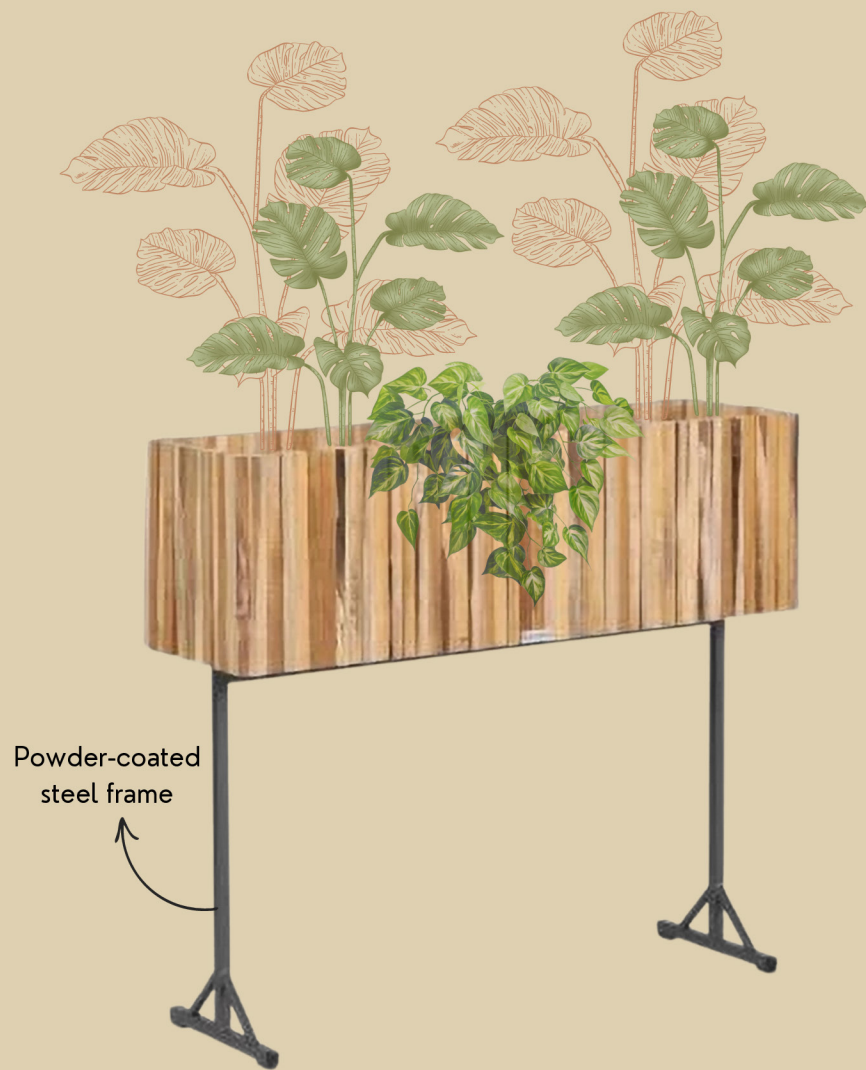

PLANTER DIVIDER | 100 x 30 x H85cm

PXCH0219PD

● Matt anthracite frame