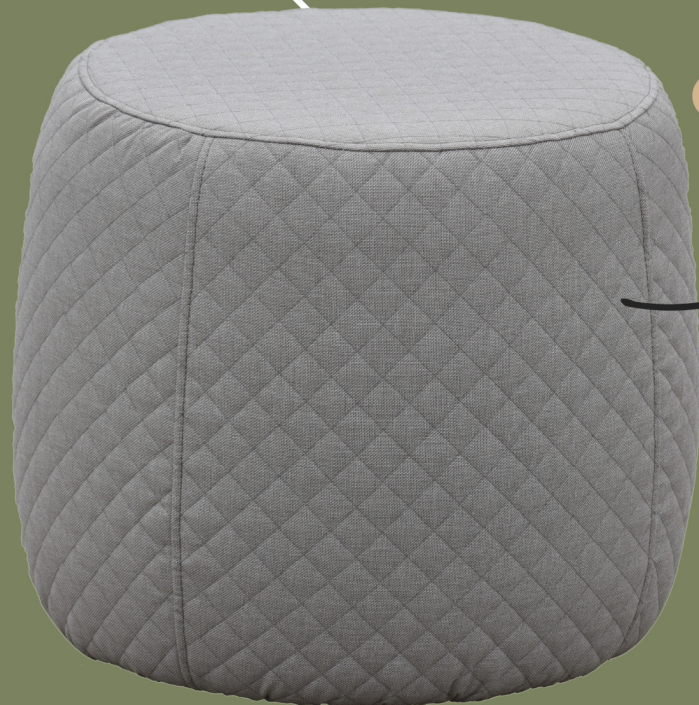

DORIS POUF | Ø51 x H44cm **1**

CH300SG

Light grey

NANOTEC protection

DORIS POUF | Ø51 x H44cm **2**

CH300B

Dark grey

NANOTEC protection

DORIS

DIAMOND
SEWING

1