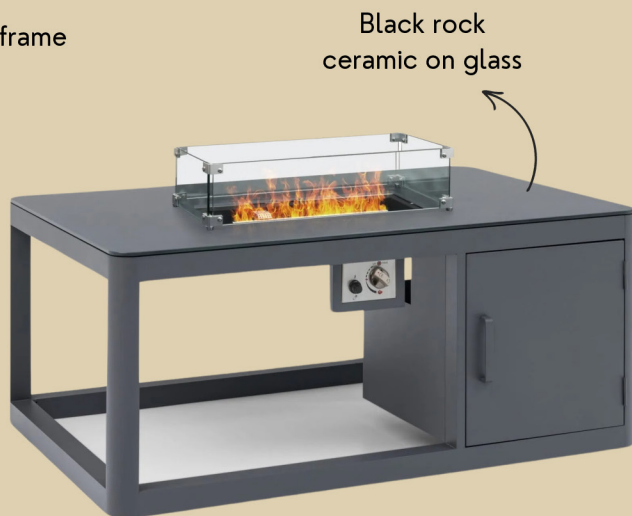

LAZIO_CT80MOCHA

LAZIO

PRATO EXTENTION POP UP TABLE | 143-183 x 88 x H55-75cm
2122-TT-EX

● Anthracite frame

PRATO

SPARTA FIREPIT TABLE WITH GLASS | 120 x 80,5 x H52cm
SP-DQS160

● Matte grey frame

Black rock
ceramic on glass