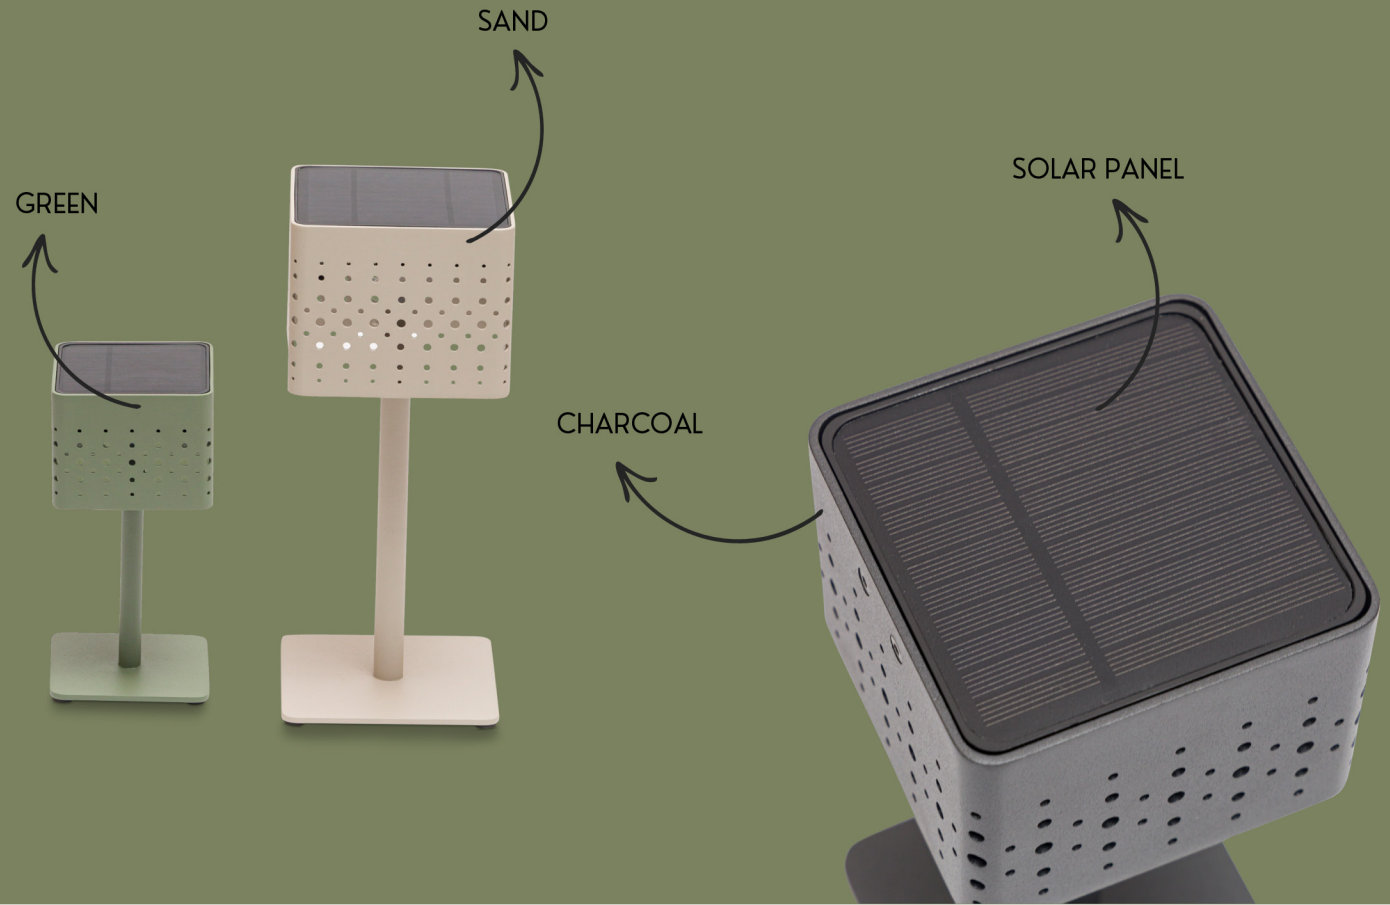

LAMPS

BEAM TABLE LAMP HIGH SMALL | 11 x 11 x H22cm

ALU IP44

BEAMHIGH_SGREEN
BEAMHIGH_SSAND
BEAMHIGH_SCHARCOAL

BEAM TABLE LAMP HIGH LARGE | 15 x 15 x H35cm

BEAMHIGH_LGREEN
BEAMHIGH_LSAND
BEAMHIGH_LCHARCOAL

The Beam lamps, powered by solar energy, are simple to charge. Just place them in direct sunlight during the day and they will automatically illuminate as the sun goes down. With a 12-hour operation time, these lamps also offer USB charging capabilities, are weather-resistant and feature three adjustable light settings.

Enhance your indoor or outdoor areas with the Beam collection. Its distinctive design allows light to gently filter through small openings on the surface of the tube, creating a warm and inviting atmosphere.